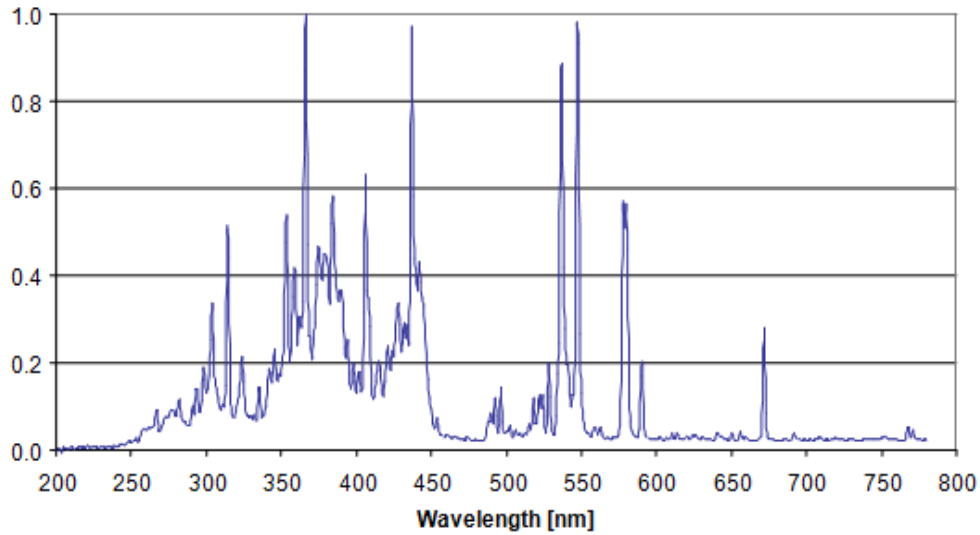

282021
UVA Enhanced Metal Halide Arc Lamp

Standard Lamp Output Intensity vs. Wavelength